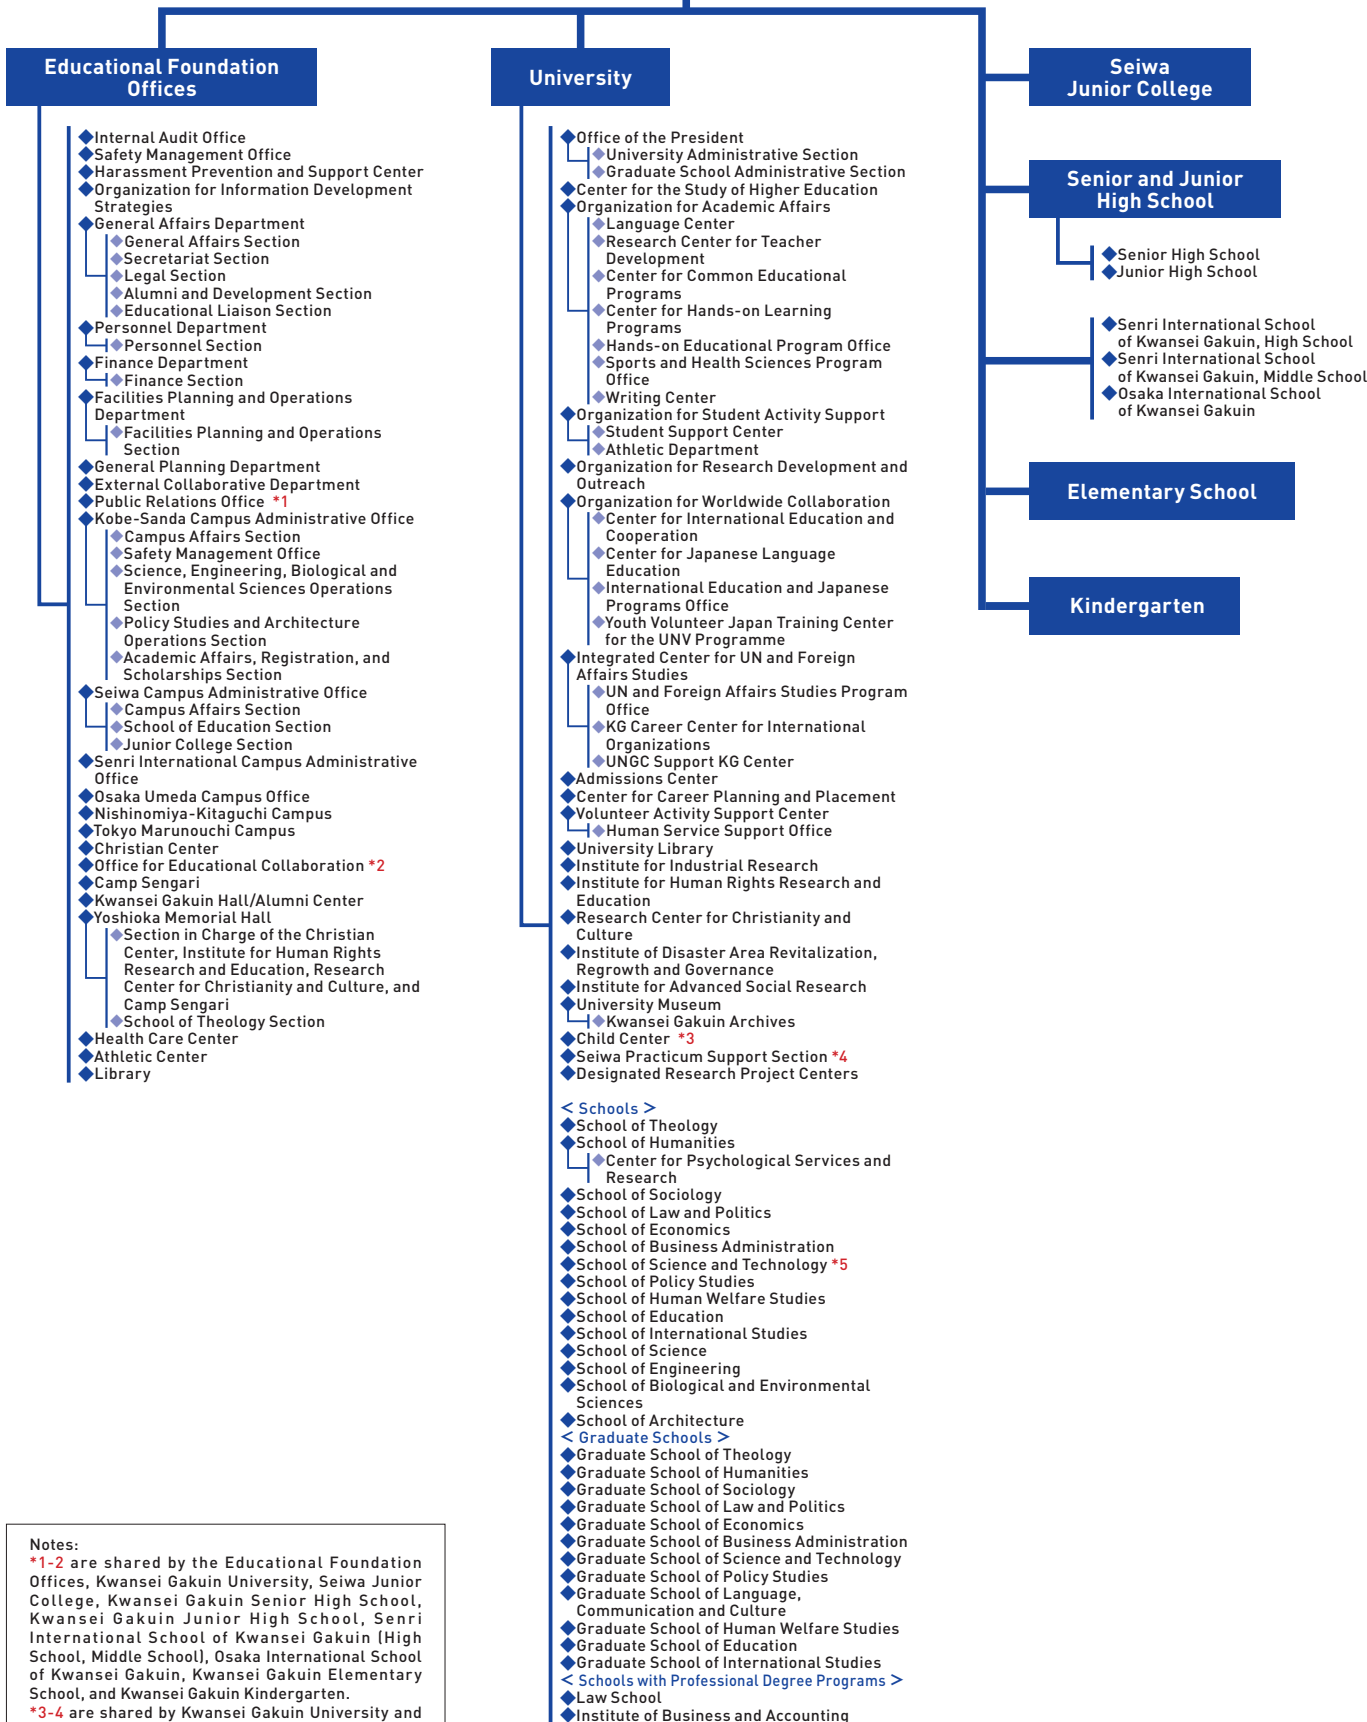

Organization Chart

as of April 2021

Kwansei Gakuin Educational Foundation

Notes:
 *1-2 are shared by the Educational Foundation Offices, Kwansei Gakuin University, Seiya Junior College, Kwansei Gakuin Senior High School, Kwansei Gakuin Junior High School, Senri International School of Kwansei Gakuin [High School, Middle School], Osaka International School of Kwansei Gakuin, Kwansei Gakuin Elementary School, and Kwansei Gakuin Kindergarten.
 *3-4 are shared by Kwansei Gakuin University and Seiya Junior College, but this has been omitted from the organization chart.
 *5 is no longer admitting new students due to the Kobe-Sanda Campus reorganization in 2021.